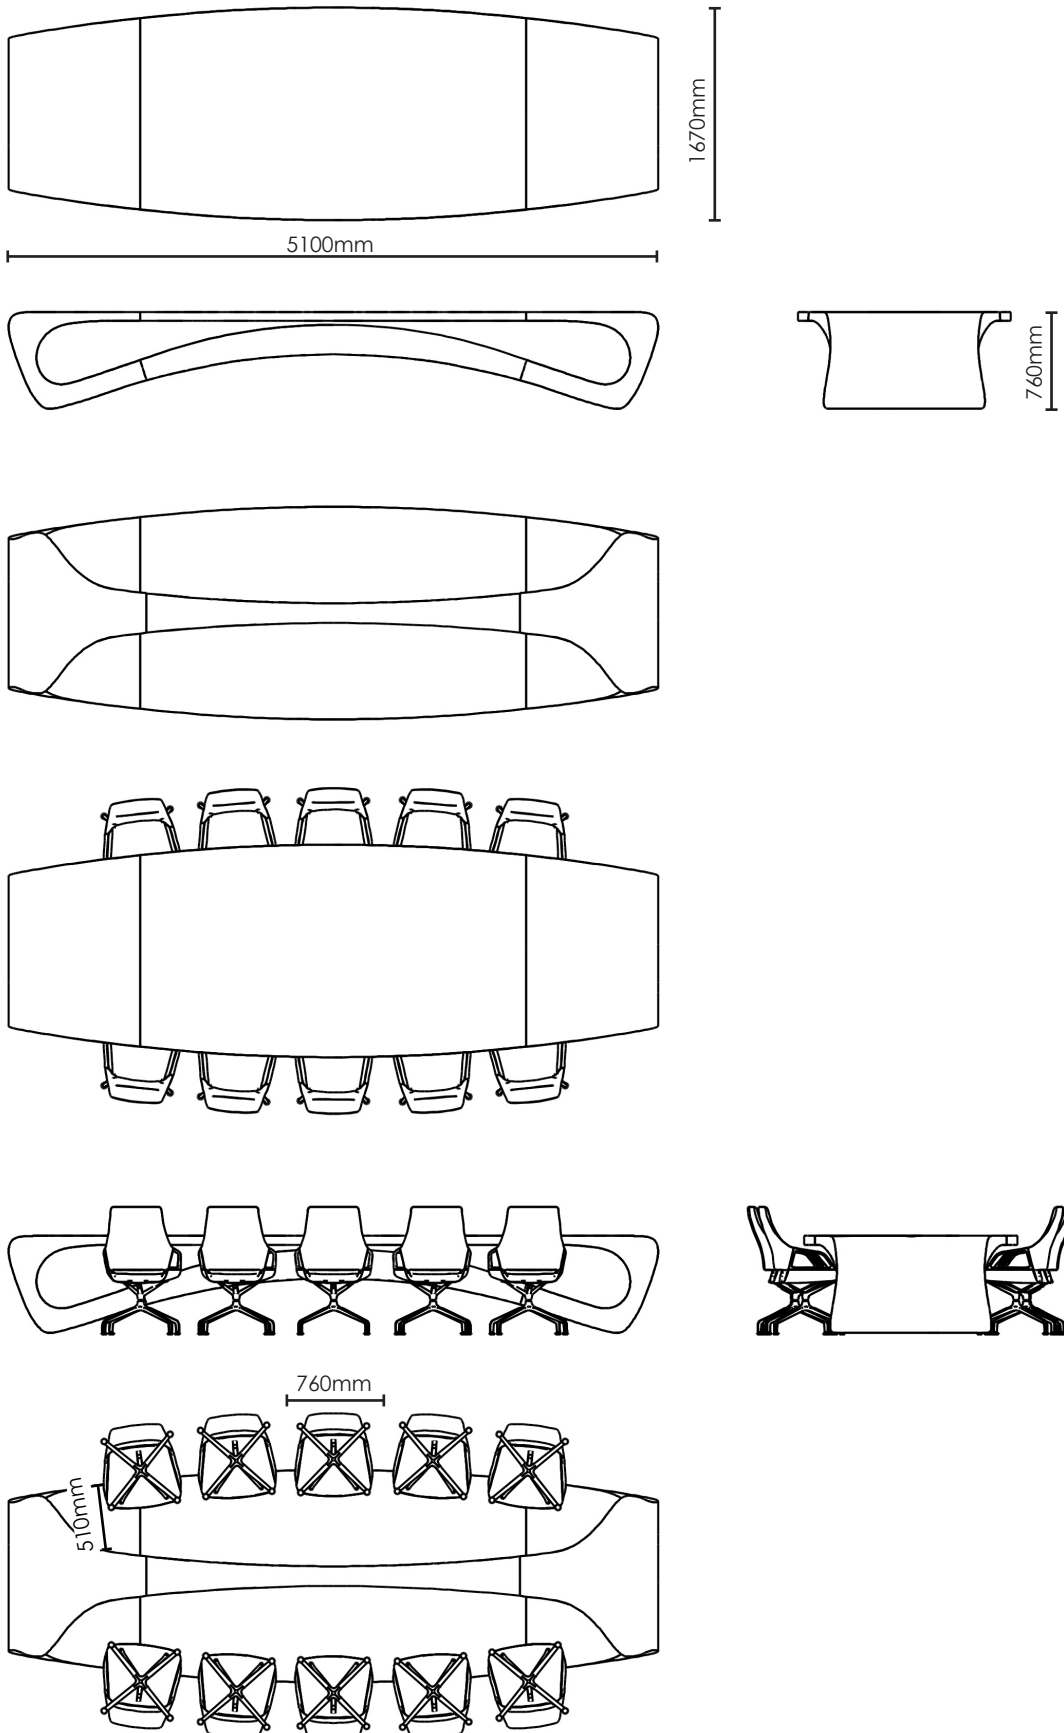

factsheet

Form Follows Function Boardroom table by Daan Mulder

Table can be finished in various types of wood, finished with silk matt lacquer.
Table can be made bigger suitable for 12 persons, length 5860mm
Smaller is also possible. Price upon request.